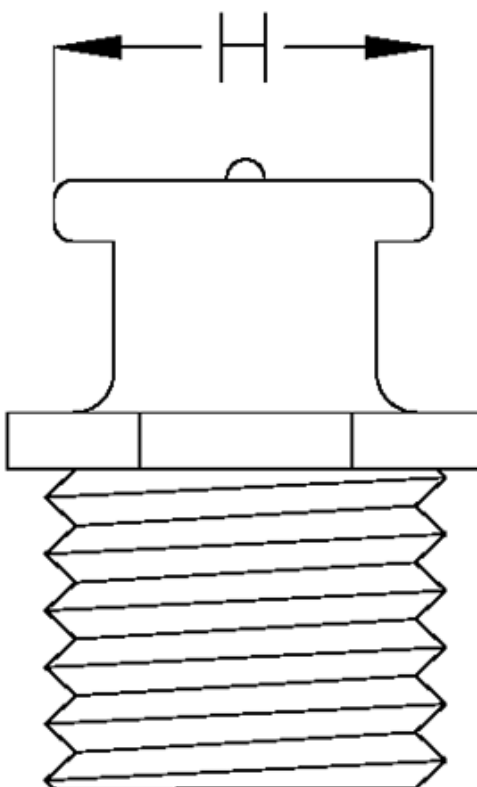

Article number: 53093205

Description: KLEE Button head lubrication nipple DIN 3404  
M4 head  $\varnothing$ 10mm, M8x1,0

## Measures

---

H = 22

Thread = M8x1,0